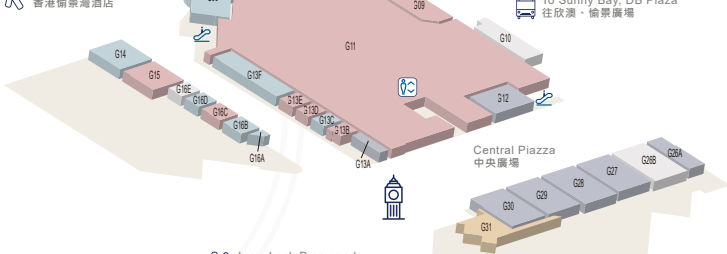

Shopping 購物

LG21A & B	7-Eleven	2608 2712
#G16C	Coco Xpress	9220 3527
#G13E	Gillian Florist 至伶花舍	2529 8256
G11	Market Place and IKEA and Mannings	2947 9092
G09	My Pet Shop	2987 8873
#G13B	Open Kitchen	2987 8720
G15	Star Mart	2366 6534
G13D	Genius Loci 坐坐	5633 5088

Entertainment 娛樂

G31	EpicLand 歷奇王國	2441 0098
104A	The Golf Bay	2856 5188

Education & Services 教育及服務

G13F	Afflatus Hair Workshop	2987 0283
G14	Centaline Property Agency Limited 中原地產	2869 8633
G06, G07, 103A & 104B	Discovery Bay International School 愉景灣國際學校	3962 1500
102	Discovery Mind Kindergarten and Discovery Mind International Play Centre (DB) 弘志幼稚園	2987 8088
Block 1	Discovery Montessori Academy 香港國際蒙特梭利學校	2812 9668
101	Discovery Montessori School 香港國際蒙特梭利學校	2987 1201
G13C	DSG Energy - Shell Gas Licensee	2435 8388
G16A & B	Land Master Property 利來物業	2987 6238
G16D	Pacific Estate 太平洋地產	2987 2928
G38	Pet Space Club	2788 1599
106	Guidepost Montessori Kindergarten	2185 6134

* Designated restaurants for Dine 'N Ride offer 可享免費交通優惠之指定餐廳
Accept Discovery Bay Cash Voucher 接受愉景灣現金券

DB North Plaza 愉景北商場

Attraction 熱門景點

1 DB Ice Rink
Put your skates on and make unforgettable memories on the ice.
穿上溜冰鞋，在白皚皚的冰雪上創造美妙回憶。

2 DB Plaza 愉景廣場
A hot spot for food, shopping and dating, couples can stroll hand in hand while exploring unique shops and boutiques for gifts that bring them closer together.
全新食買玩拍拖熱點，閒逛愉景灣獨有店舖及商品，讓小禮物為愛侶帶來親暱感動。