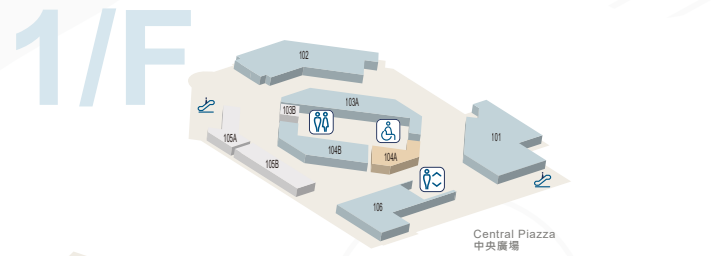

* Designated restaurants for Dine 'N Ride offer 可享免費交通優惠之指定餐廳
Accept Discovery Bay Cash Voucher 接受愉景灣現金券

DB North Plaza 愉景北商場

Attraction 熱門景點

1 DB Ice Rink
Put your skates on and make unforgettable memories on the ice.
穿上溜冰鞋，在白皚皚的冰雪上創造美妙回憶。