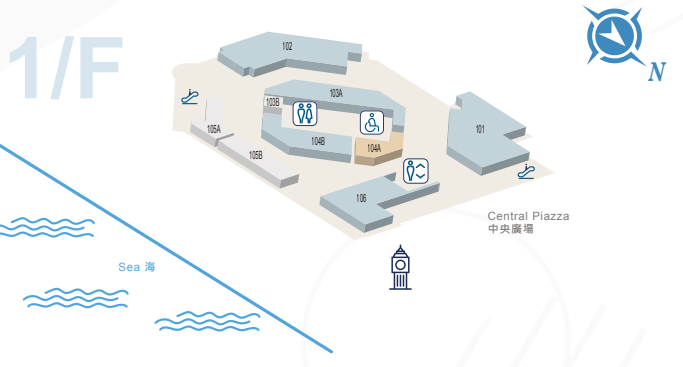

* Designated merchants for Spend & Ride Offer 可享「消費賞·免費交通優惠」之指定商戶
Accept DB Voucher 接受愉景灣現金券

DB North Plaza 愉景北商場

Attraction 熱門景點

1 DB Ice Rink
Put your skates on and make unforgettable memories on the ice.
穿上溜冰鞋，在白皚皚的冰雪上創造美妙回憶。

2 DB Plaza 愉景廣場
A hot spot for food, shopping and dating, couples can stroll hand in hand while exploring unique shops and boutiques for gifts that bring them closer together.
全新食買玩拍拖熱點，閒逛愉景灣獨有店舖及商品，讓小禮物為愛侶帶來親暱感動。