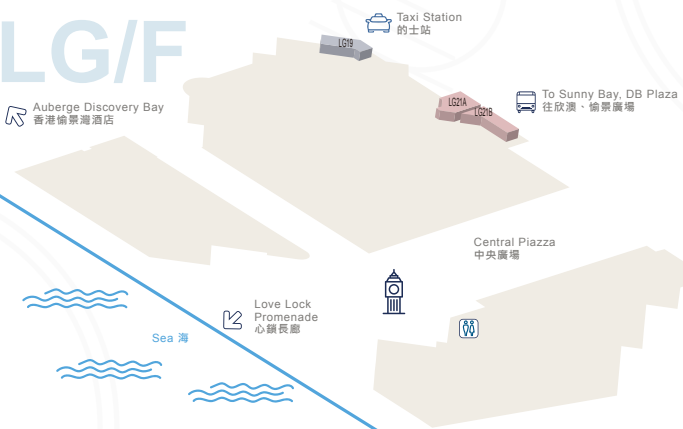

Entertainment 娛樂

*G05 DB North Water Sports 愉景北水上活動	9447 9368
*104A The Golf Bay	2856 5188
*G31 Cinderella Adventure 童話世界樂園	6315 0611

Education & Services 教育及服務

G13F Afflatus Hair Workshop	2987 0283
G14 Centaline Property Agency Limited 中原地產	2869 8633
G06, G07, 103A & 104B Discovery Bay International School 愉景灣國際學校	3962 1500
102 Discovery Mind Kindergarten and Discovery Mind International Play Centre (DB) 弘志幼稚園	2987 8088
Block 1 Discovery Montessori Academy 香港國際蒙特梭利學校	2812 9668
101 Discovery Montessori School 香港國際蒙特梭利學校	2987 1201
G13C DSG Energy - Shell Gas Licensee	2435 8388
G04 LAVOIR Laundry and Dry Clean Services	3101 2550
G16D Pacific Estate 太平洋地產	2987 2928
106 Guidepost Montessori Kindergarten	2185 6134

* Designated merchants for Spend & Ride Offer 可享「消費賞·免費交通優惠」之指定商戶
Accept DB Voucher 接受愉景灣現金券

DB North Plaza 愉景北商場

Attraction 熱門景點

1 DB Ice Rink
Put your skates on and make unforgettable memories on the ice.
穿上溜冰鞋，在白皚皚的冰雪上創造美妙回憶。

2 DB Plaza 愉景廣場
A hot spot for food, shopping and dating, couples can stroll hand in hand while exploring unique shops and boutiques for gifts that bring them closer together.
全新食買玩拍拖熱點，閒逛愉景灣獨有店舖及商品，讓小禮物為愛侶帶來親暱感動。