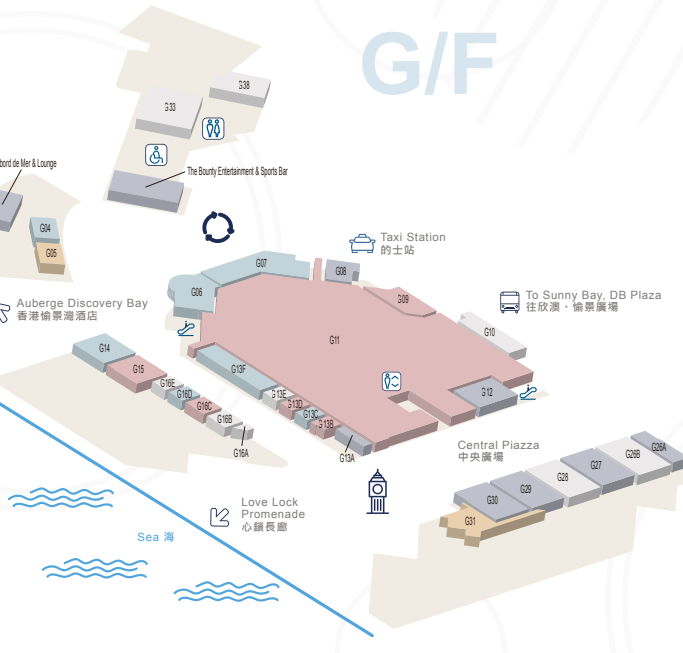

Entertainment 娛樂

*G05 DB North Water Sports 愉景北水上活動	9447 9368
*104A The Golf Bay	2856 5188
*G31 Cinderella Adventure 童話世界樂園	6315 0611

Education & Services 教育及服務

G13F Afflatus Hair Workshop	2987 0283
G14 Centaline Property Agency Limited 中原地產	2869 8633
G06, G07, 103A & 104B Discovery Bay International School 愉景灣國際學校	3962 1500
102 Discovery Mind Kindergarten and Discovery Mind International Play Centre (DB) 弘志幼稚園	2987 8088
Block 1 Discovery Montessori Academy 香港國際蒙特梭利學校	2812 9668
101 Discovery Montessori School 香港國際蒙特梭利學校	2987 1201
G13C DSG Energy - Shell Gas Licensee	2435 8388
G04 LAVOIR Laundry and Dry Clean Services	3101 2550
G16D Pacific Estate 太平洋地產	2987 2928
106 Guidepost Montessori Kindergarten	2185 6134

* Designated merchants for Spend & Ride Offer 可享「消費賞·免費交通優惠」之指定商戶
Accept DB Voucher 接受愉景灣現金券

DB North Plaza 愉景北商場

Attraction 熱門景點

1 DB Ice Rink
Put your skates on and make unforgettable memories on the ice.
穿上溜冰鞋，在白皚皚的冰雪上創造美妙回憶。

2 DB Plaza 愉景廣場
A hot spot for food, shopping and dating, couples can stroll hand in hand while exploring unique shops and boutiques for gifts that bring them closer together.
全新食買玩拍拖熱點，閒逛愉景灣獨有店舖及商品，讓小禮物為愛侶帶來親暱感動。